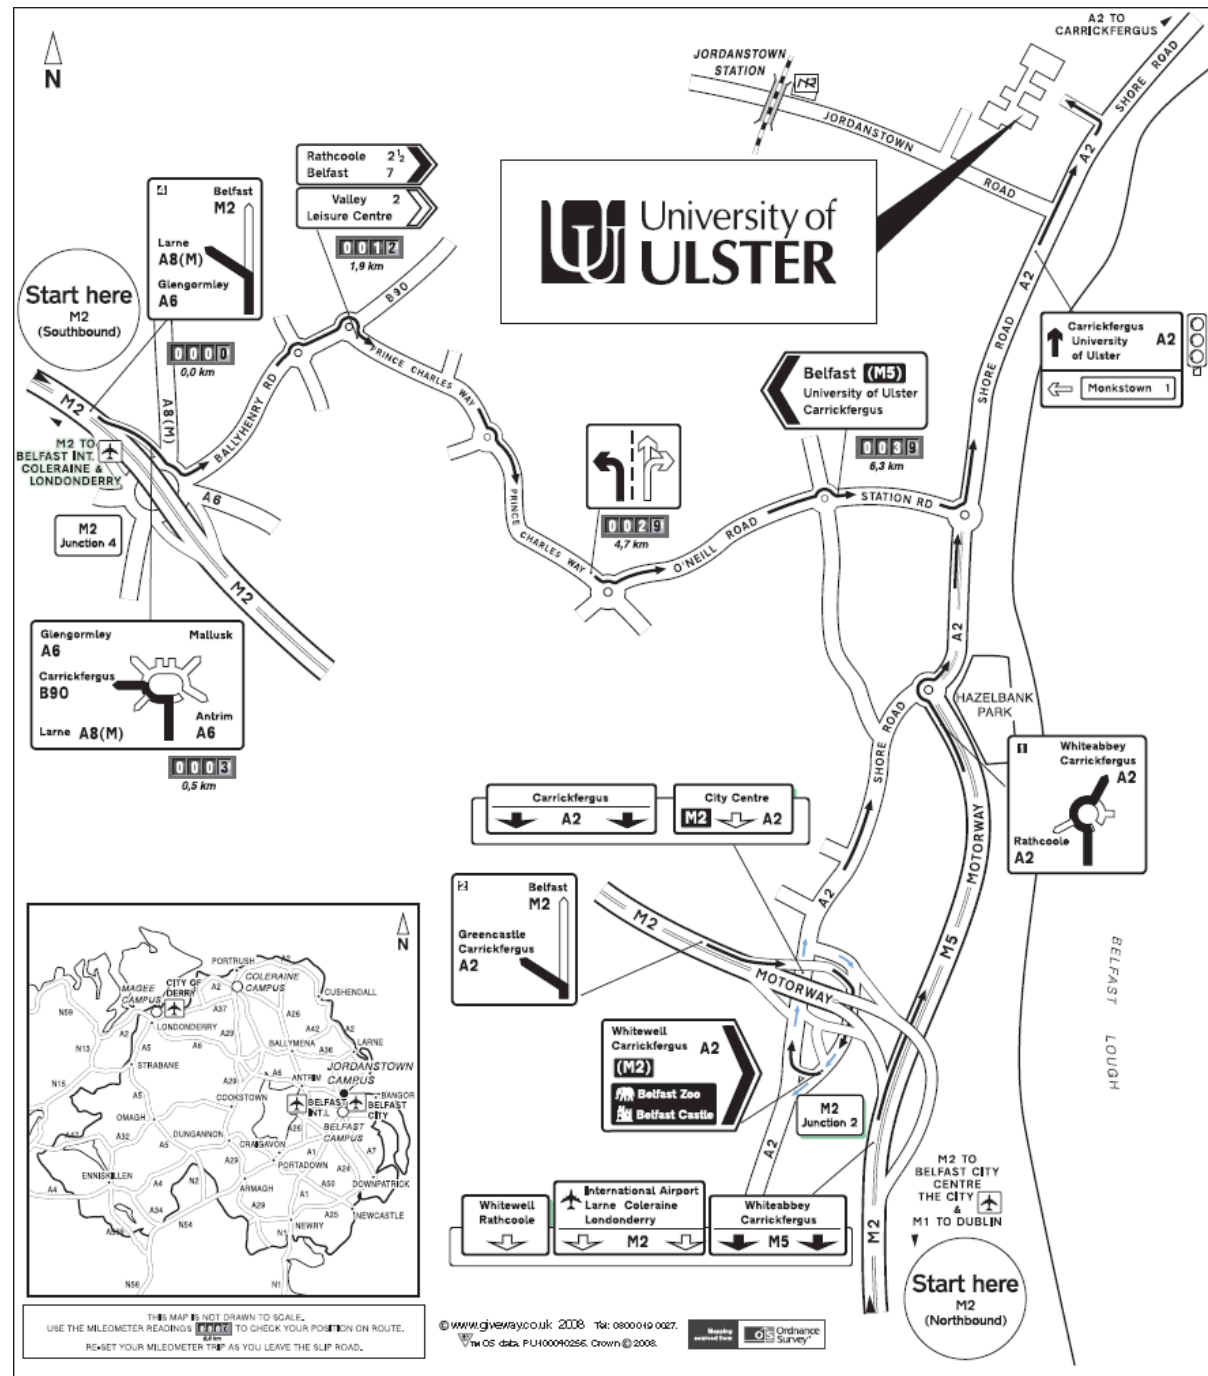

Passive House Association of Ireland
Briefing
21st March 2013

Directions to University of Ulster

The University of Ulster at Jordanstown is located 1km beyond Whiteabbey on the A2, 13km north of Belfast City Centre

To Jordanstown
Railway Halt
(10 Minutes Walk)

**Location of PHAI Talk
Room 8H01B**

JORDANSTOWN AVENUE
ENTRANCE

BUS PARK &
OVERFLOW
CARPARK

BLOCK 5
RECEPTION

HIGH PERFORMANCE
CENTRE and SPORTS
FACILITIES ENTRANCE

COMMERCIAL
MALL
ENTRANCE

MAIN
RECEPTION

LEGEND

-  PARKING
-  CAR PARK NUMBER
-  DISABLED PARKING
-  PAYSTATIONS for CARPARKING
-  BUS STOP
-  TAXI STAND
-  FOOTPATHS

JORDANSTOWN
ROAD

JORDANSTOWN
AVENUE

ONE WAY
ONLY

TAXI
STAND